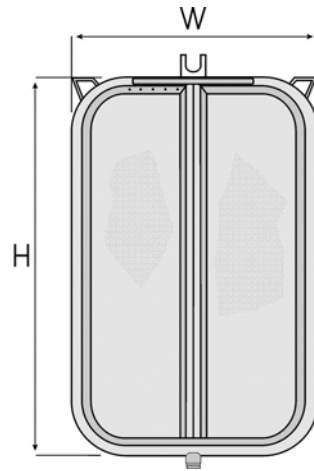

Filter Elements Versis 800

Element Number	Width (W) in mm	Standard model (A-B)		Cold pressed crude oil (C)			
		800-14	800-12	800-14	800-12		
1	750	1x	1x	1x	1x		
2	700	2x	2x	2x	2x		
3	650	2x	2x	2x	2x		
4	600	2x	2x	2x	1x		
5	500	2x	0x	2x	1x		
Height (H) = 1500 mm							

Versis 1000-19/1500 Standard

Versis 1000-17/1500 Cold pressed crude oil

Filter Elements Versis 1200/1500

Element Number	Width (W) in mm
1	1100
2	1050
3	1000
4	900
5	750
6	500
Height (H) = 1500 mm	

Versis 1200-34/1500 Standard

Versis 1200-31/1500 Standard

Versis 1200-30/1500 Cold pressed crude oil

Versis 1200-27/1500 Standard

Versis 1200-25/1500 Cold pressed crude oil

Filter Elements Versis 1200/1810

Element Number	Width (W) in mm
1	1100
2	1000
3	900
4	700
5	500
Height (H) = 1810 mm	

Versis 1200-40/1810 Standard

Versis 1200-37/1810 Standard

Versis 1200-36/1810 Cold pressed crude oil

Filter Elements Versis 1400/1500

Element Number	Width (W) in mm
1 (5x)	1300
2 (2x)	1250
3 (2x)	1150
4 (2x)	1100
5 (2x)	950
6 (2x)	800
7 (2x)	500
Height (H) = 1500 mm	