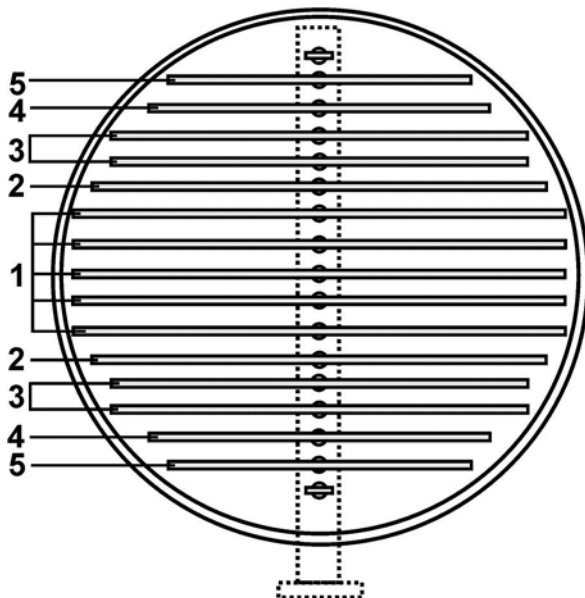

Versis 1400-54/1810 Standard