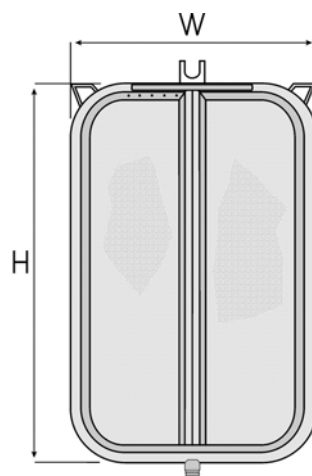

Filter Elements Versis 800

Element Number	Width (W) in mm	Standard model (A-B)		Cold pressed crude oil (C)			
		800-14	800-12	800-14	800-12		
1	750	1x	1x	1x	1x		
2	700	2x	2x	2x	2x		
3	650	2x	2x	2x	2x		
4	600	2x	2x	2x	1x		
5	500	2x	0x	2x	1x		
Height (H) = 1500 mm							

Versis 1200-31/1500 Standard

Versis 1200-30/1500 Cold pressed crude oil

Versis 1200-27/1500 Standard

Versis 1200-25/1500 Cold pressed crude oil

Filter Elements Versis 1200/1810

Element Number	Width (W) in mm
1	1100
2	1000
3	900
4	700
5	500
Height (H) = 1810 mm	

Versis 1200-40/1810 Standard

Versis 1200-37/1810 Standard

Versis 1200-36/1810 Cold pressed crude oil

Filter Elements Versis 1400/1500

Element Number	Width (W) in mm
1 (5x)	1300
2 (2x)	1250
3 (2x)	1150
4 (2x)	1100
5 (2x)	950
6 (2x)	800
7 (2x)	500
Height (H) = 1500 mm	

Versis 1400-48/1500 Standard

Versis 1400-45/1500 Standard

Versis 1400-44/1500 Cold pressed crude oil

Filter Elements Versis 1400/1810

Element Number	Width (W) in mm
1 (5x)	1300
2 (2x)	1200
3 (4x)	1100
4 (2x)	900
5 (2x)	800
6 (2x)	500
Height (H) = 1810 mm	