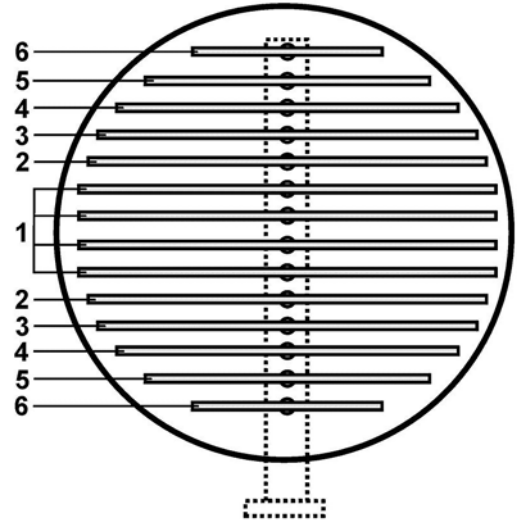

Filter Elements Versis 800

Element Number	Width (W) in mm	Standard model (A-B)		Cold pressed crude oil (C)			
		800-14	800-12	800-14	800-12		
1	750	1x	1x	1x	1x		
2	700	2x	2x	2x	2x		
3	650	2x	2x	2x	2x		
4	600	2x	2x	2x	1x		
5	500	2x	0x	2x	1x		
Height (H) = 1500 mm							

Versis 1000-19/1500 Standard

Versis 1000-17/1500 Cold pressed crude oil

Filter Elements Versis 1200/1500

Element Number	Width (W) in mm
1	1100
2	1050
3	1000
4	900
5	750
6	500
Height (H) = 1500 mm	

Versis 1200-34/1500 Standard

Versis 1200-31/1500 Standard

Versis 1200-30/1500 Cold pressed crude oil

Versis 1200-27/1500 Standard

Versis 1200-25/1500 Cold pressed crude oil

Filter Elements Versis 1200/1810

Element Number	Width (W) in mm
1	1100
2	1000
3	900
4	700
5	500
Height (H) = 1810 mm	

Versis 1200-40/1810 Standard

Versis 1200-37/1810 Standard

Versis 1200-36/1810 Cold pressed crude oil

Filter Elements Versis 1400/1500

Element Number	Width (W) in mm
1 (5x)	1300
2 (2x)	1250
3 (2x)	1150
4 (2x)	1100
5 (2x)	950
6 (2x)	800
7 (2x)	500
Height (H) = 1500 mm	