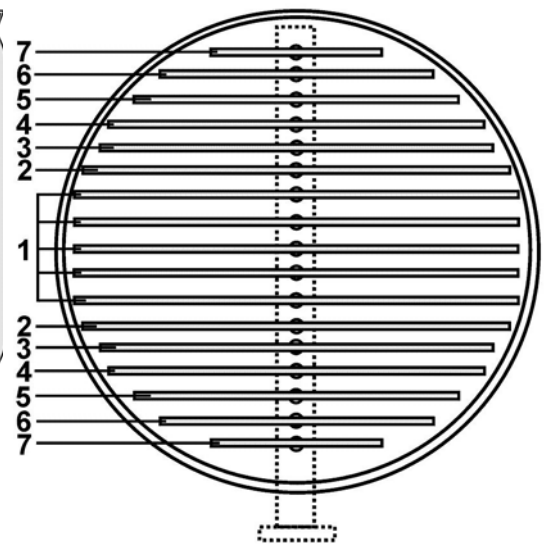

Filter Elements Versis 800

Element Number	Width (W) in mm	Standard model (A-B)		Cold pressed crude oil (C)			
		800-14	800-12	800-14	800-12		
1	750	1x	1x	1x	1x		
2	700	2x	2x	2x	2x		
3	650	2x	2x	2x	2x		
4	600	2x	2x	2x	1x		
5	500	2x	0x	2x	1x		
Height (H) = 1500 mm							

Versis 1200-31/1500 Standard

Versis 1200-30/1500 Cold pressed crude oil

Versis 1200-27/1500 Standard

Versis 1200-25/1500 Cold pressed crude oil

Filter Elements Versis 1200/1810

Element Number	Width (W) in mm
1	1100
2	1000
3	900
4	700
5	500
Height (H) = 1810 mm	

Versis 1200-40/1810 Standard

Versis 1200-37/1810 Standard

Versis 1200-36/1810 Cold pressed crude oil

Filter Elements Versis 1400/1500

Element Number	Width (W) in mm
1 (5x)	1300
2 (2x)	1250
3 (2x)	1150
4 (2x)	1100
5 (2x)	950
6 (2x)	800
7 (2x)	500
Height (H) = 1500 mm	

Versis 1400-48/1500 Standard

Versis 1400-45/1500 Standard

Versis 1400-44/1500 Cold pressed crude oil

Filter Elements Versis 1400/1810

Element Number	Width (W) in mm
1 (5x)	1300
2 (2x)	1200
3 (4x)	1100
4 (2x)	900
5 (2x)	800
6 (2x)	500
Height (H) = 1810 mm	