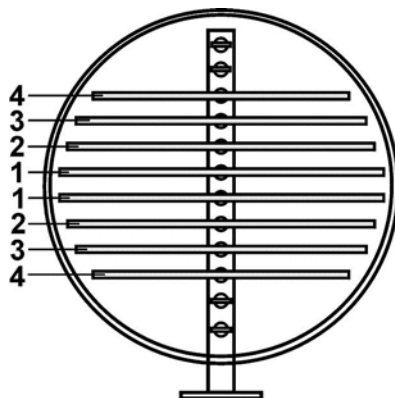

Filter Elements Versis 800

Element Number	Width (W) in mm	Standard model (A-B)		Cold pressed crude oil (C)			
		800-14	800-12	800-14	800-12		
1	750	1x	1x	1x	1x		
2	700	2x	2x	2x	2x		
3	650	2x	2x	2x	2x		
4	600	2x	2x	2x	1x		
5	500	2x	0x	2x	1x		
Height (H) = 1500 mm							

Filter Elements Versis 1000

Element Number	Width (W) in mm
1	950
2	900
3	850
4	750
5	650
6	400
Height (H) = 1500 mm	

Versis 1000-24/1500 Standard

Versis 1000-22/1500 Standard

Versis 1000-21/1500 Cold pressed crude oil

Versis 1000-19/1500 Standard

Versis 1000-17/1500 Cold pressed crude oil

Filter Elements Versis 1200/1500

Element Number	Width (W) in mm
1	1100
2	1050
3	1000
4	900
5	750
6	500
Height (H) = 1500 mm	

Versis 1200-34/1500 Standard

Versis 1200-31/1500 Standard

Versis 1200-30/1500 Cold pressed crude oil

Versis 1200-27/1500 Standard

Versis 1200-25/1500 Cold pressed crude oil

Filter Elements Versis 1200/1810

Element Number	Width (W) in mm
1	1100
2	1000
3	900
4	700
5	500
Height (H) = 1810 mm	