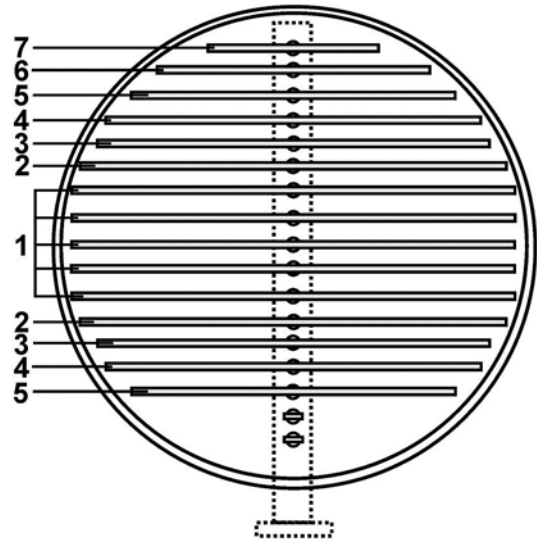

Filter Elements Versis 800

Element Number	Width (W) in mm	Standard model (A-B)		Cold pressed crude oil (C)			
		800-14	800-12	800-14	800-12		
1	750	1x	1x	1x	1x		
2	700	2x	2x	2x	2x		
3	650	2x	2x	2x	2x		
4	600	2x	2x	2x	1x		
5	500	2x	0x	2x	1x		
Height (H) = 1500 mm							

Versis 1200-31/1500 Standard

Versis 1200-30/1500 Cold pressed crude oil

Versis 1200-27/1500 Standard

Versis 1200-25/1500 Cold pressed crude oil

Filter Elements Versis 1200/1810

Element Number	Width (W) in mm
1	1100
2	1000
3	900
4	700
5	500
Height (H) = 1810 mm	

Versis 1200-40/1810 Standard

Versis 1200-37/1810 Standard

Versis 1200-36/1810 Cold pressed crude oil

Filter Elements Versis 1400/1500

Element Number	Width (W) in mm
1 (5x)	1300
2 (2x)	1250
3 (2x)	1150
4 (2x)	1100
5 (2x)	950
6 (2x)	800
7 (2x)	500
Height (H) = 1500 mm	

Versis 1400-48/1500 Standard

Versis 1400-45/1500 Standard

Versis 1400-44/1500 Cold pressed crude oil

Filter Elements Versis 1400/1810

Element Number	Width (W) in mm
1 (5x)	1300
2 (2x)	1200
3 (4x)	1100
4 (2x)	900
5 (2x)	800
6 (2x)	500
Height (H) = 1810 mm	