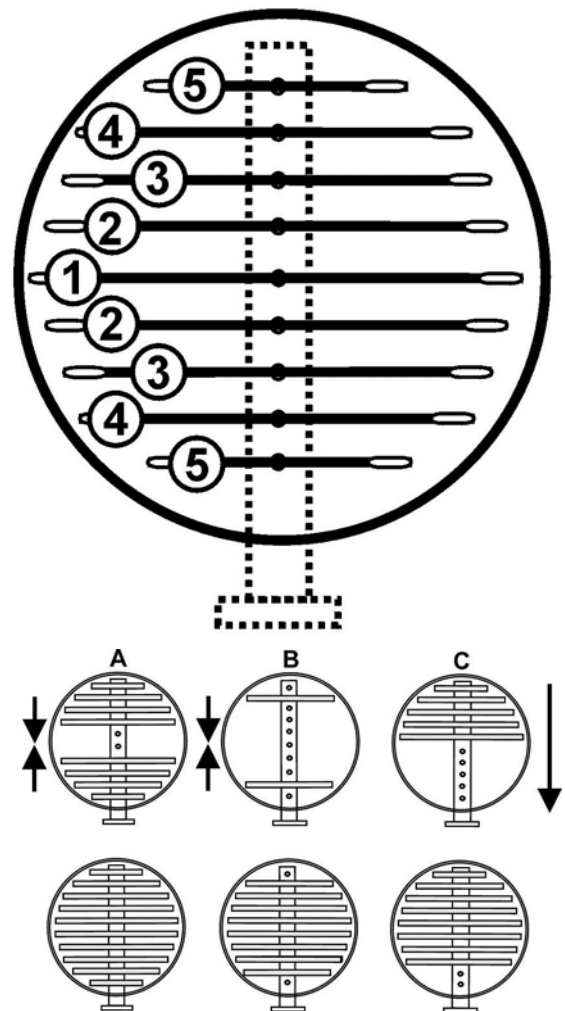

Filter Elements Versis 800

Element Number	Width (W) in mm	Standard model (A-B)		Cold pressed crude oil (C)			
		800-14	800-12	800-14	800-12		
1	750	1x	1x	1x	1x		
2	700	2x	2x	2x	2x		
3	650	2x	2x	2x	2x		
4	600	2x	2x	2x	1x		
5	500	2x	0x	2x	1x		
Height (H) = 1500 mm							

Filter Elements Versis 1000

Element Number	Width (W) in mm
1	950
2	900
3	850
4	750
5	650
6	400
Height (H) = 1500 mm	

Versis 1000-24/1500 Standard

Versis 1000-22/1500 Standard

Versis 1000-21/1500 Cold pressed crude oil

Versis 1200-31/1500 Standard

Versis 1200-30/1500 Cold pressed crude oil

Versis 1200-27/1500 Standard

Versis 1200-25/1500 Cold pressed crude oil

Filter Elements Versis 1200/1810

Element Number	Width (W) in mm
1	1100
2	1000
3	900
4	700
5	500
Height (H) = 1810 mm	

Versis 1200-40/1810 Standard

Versis 1200-37/1810 Standard

Versis 1200-36/1810 Cold pressed crude oil

Filter Elements Versis 1400/1500

Element Number	Width (W) in mm
1 (5x)	1300
2 (2x)	1250
3 (2x)	1150
4 (2x)	1100
5 (2x)	950
6 (2x)	800
7 (2x)	500
Height (H) = 1500 mm	