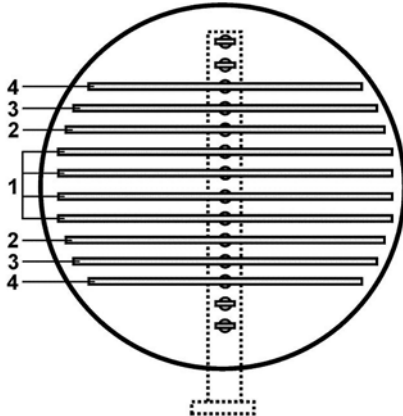

Filter Elements Versis 800

Element Number	Width (W) in mm	Standard model (A-B)		Cold pressed crude oil (C)			
		800-14	800-12	800-14	800-12		
1	750	1x	1x	1x	1x		
2	700	2x	2x	2x	2x		
3	650	2x	2x	2x	2x		
4	600	2x	2x	2x	1x		
5	500	2x	0x	2x	1x		
Height (H) = 1500 mm							

Versis 1000-19/1500 Standard

Versis 1000-17/1500 Cold pressed crude oil

Filter Elements Versis 1200/1500

Element Number	Width (W) in mm
1	1100
2	1050
3	1000
4	900
5	750
6	500
Height (H) = 1500 mm	

Versis 1200-34/1500 Standard

Versis 1200-31/1500 Standard

Versis 1200-30/1500 Cold pressed crude oil

Versis 1200-27/1500 Standard

Versis 1200-25/1500 Cold pressed crude oil

Filter Elements Versis 1200/1810

Element Number	Width (W) in mm
1	1100
2	1000
3	900
4	700
5	500
Height (H) = 1810 mm	

Versis 1400-48/1500 Standard

Versis 1400-45/1500 Standard

Versis 1400-44/1500 Cold pressed crude oil

Filter Elements Versis 1400/1810

Element Number	Width (W) in mm
1 (5x)	1300
2 (2x)	1200
3 (4x)	1100
4 (2x)	900
5 (2x)	800
6 (2x)	500
Height (H) = 1810 mm	