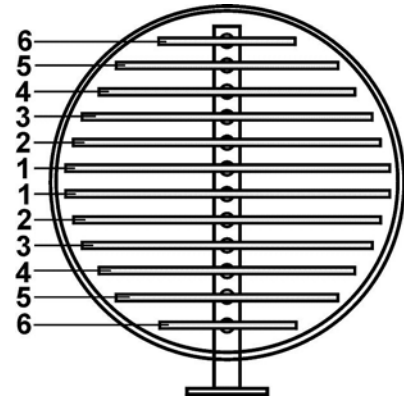

Filter Elements Versis 800

Element Number	Width (W) in mm	Standard model (A-B)		Cold pressed crude oil (C)			
		800-14	800-12	800-14	800-12		
1	750	1x	1x	1x	1x		
2	700	2x	2x	2x	2x		
3	650	2x	2x	2x	2x		
4	600	2x	2x	2x	1x		
5	500	2x	0x	2x	1x		
Height (H) = 1500 mm							

Filter Elements Versis 1000

Element Number	Width (W) in mm
1	950
2	900
3	850
4	750
5	650
6	400
Height (H) = 1500 mm	

Versis 1000-24/1500 Standard

Versis 1000-22/1500 Standard

Versis 1000-21/1500 Cold pressed crude oil

Versis 1000-19/1500 Standard

Versis 1000-17/1500 Cold pressed crude oil

Filter Elements Versis 1200/1500

Element Number	Width (W) in mm
1	1100
2	1050
3	1000
4	900
5	750
6	500
Height (H) = 1500 mm	

Versis 1200-34/1500 Standard

Versis 1200-31/1500 Standard

Versis 1200-30/1500 Cold pressed crude oil

Versis 1200-27/1500 Standard

Versis 1200-25/1500 Cold pressed crude oil

Filter Elements Versis 1200/1810

Element Number	Width (W) in mm
1	1100
2	1000
3	900
4	700
5	500
Height (H) = 1810 mm	