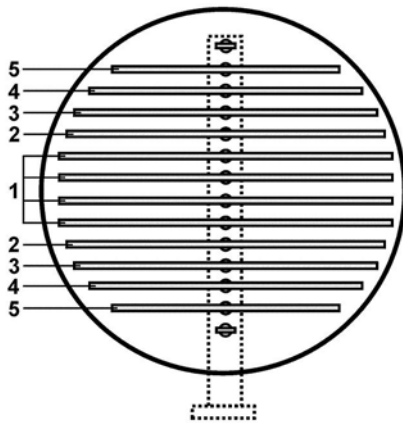

Filter Elements Versis 800

Element Number	Width (W) in mm	Standard model (A-B)		Cold pressed crude oil (C)			
		800-14	800-12	800-14	800-12		
1	750	1x	1x	1x	1x		
2	700	2x	2x	2x	2x		
3	650	2x	2x	2x	2x		
4	600	2x	2x	2x	1x		
5	500	2x	0x	2x	1x		
Height (H) = 1500 mm							

Versis 1000-19/1500 Standard

Versis 1000-17/1500 Cold pressed crude oil

Filter Elements Versis 1200/1500

Element Number	Width (W) in mm
1	1100
2	1050
3	1000
4	900
5	750
6	500
Height (H) = 1500 mm	

Versis 1200-34/1500 Standard

Versis 1200-31/1500 Standard

Versis 1200-30/1500 Cold pressed crude oil

Versis 1200-27/1500 Standard

Versis 1200-25/1500 Cold pressed crude oil

Filter Elements Versis 1200/1810

Element Number	Width (W) in mm
1	1100
2	1000
3	900
4	700
5	500
Height (H) = 1810 mm	

Versis 1400-48/1500 Standard

Versis 1400-45/1500 Standard

Versis 1400-44/1500 Cold pressed crude oil

Filter Elements Versis 1400/1810

Element Number	Width (W) in mm
1 (5x)	1300
2 (2x)	1200
3 (4x)	1100
4 (2x)	900
5 (2x)	800
6 (2x)	500
Height (H) = 1810 mm	