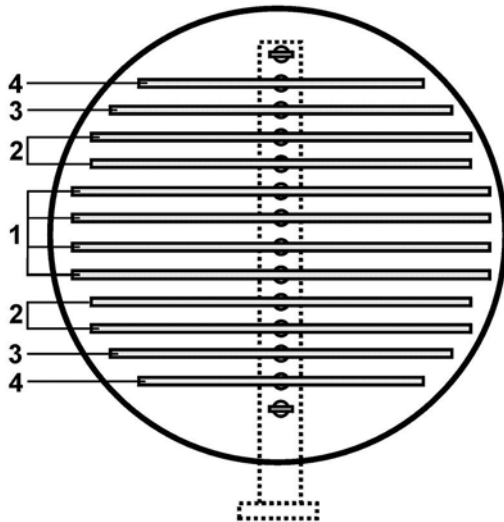

Filter Elements Versis 800

Element Number	Width (W) in mm	Standard model (A-B)		Cold pressed crude oil (C)			
		800-14	800-12	800-14	800-12		
1	750	1x	1x	1x	1x		
2	700	2x	2x	2x	2x		
3	650	2x	2x	2x	2x		
4	600	2x	2x	2x	1x		
5	500	2x	0x	2x	1x		
Height (H) = 1500 mm							

Versis 1200-31/1500 Standard

Versis 1200-30/1500 Cold pressed crude oil

Versis 1200-27/1500 Standard

Versis 1200-25/1500 Cold pressed crude oil

Filter Elements Versis 1200/1810

Element Number	Width (W) in mm
1	1100
2	1000
3	900
4	700
5	500
Height (H) = 1810 mm	

Versis 1200-40/1810 Standard

Versis 1200-37/1810 Standard

Versis 1200-36/1810 Cold pressed crude oil

Filter Elements Versis 1400/1500

Element Number	Width (W) in mm
1 (5x)	1300
2 (2x)	1250
3 (2x)	1150
4 (2x)	1100
5 (2x)	950
6 (2x)	800
7 (2x)	500
Height (H) = 1500 mm	

Versis 1400-48/1500 Standard

Versis 1400-45/1500 Standard

Versis 1400-44/1500 Cold pressed crude oil

Filter Elements Versis 1400/1810

Element Number	Width (W) in mm
1 (5x)	1300
2 (2x)	1200
3 (4x)	1100
4 (2x)	900
5 (2x)	800
6 (2x)	500
Height (H) = 1810 mm	