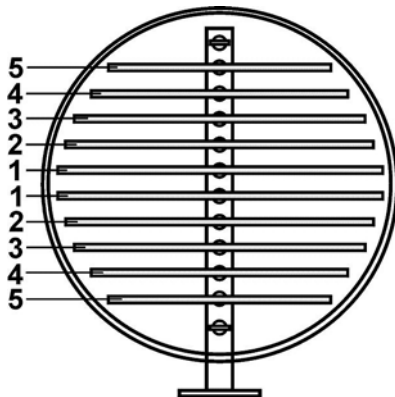

Filter Elements Versis 800

Element Number	Width (W) in mm	Standard model (A-B)		Cold pressed crude oil (C)			
		800-14	800-12	800-14	800-12		
1	750	1x	1x	1x	1x		
2	700	2x	2x	2x	2x		
3	650	2x	2x	2x	2x		
4	600	2x	2x	2x	1x		
5	500	2x	0x	2x	1x		
Height (H) = 1500 mm							

Filter Elements Versis 1000

Element Number	Width (W) in mm
1	950
2	900
3	850
4	750
5	650
6	400
Height (H) = 1500 mm	

Versis 1000-24/1500 Standard

Versis 1000-22/1500 Standard

Versis 1000-21/1500 Cold pressed crude oil

Versis 1000-19/1500 Standard

Versis 1000-17/1500 Cold pressed crude oil

Filter Elements Versis 1200/1500

Element Number	Width (W) in mm
1	1100
2	1050
3	1000
4	900
5	750
6	500
Height (H) = 1500 mm	

Versis 1200-34/1500 Standard

Versis 1200-31/1500 Standard

Versis 1200-30/1500 Cold pressed crude oil

Versis 1200-27/1500 Standard

Versis 1200-25/1500 Cold pressed crude oil

Filter Elements Versis 1200/1810

Element Number	Width (W) in mm
1	1100
2	1000
3	900
4	700
5	500
Height (H) = 1810 mm	