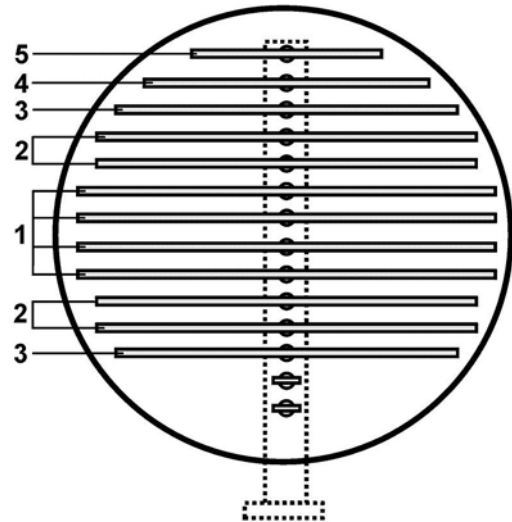

Filter Elements Versis 800

Element Number	Width (W) in mm	Standard model (A-B)		Cold pressed crude oil (C)			
		800-14	800-12	800-14	800-12		
1	750	1x	1x	1x	1x		
2	700	2x	2x	2x	2x		
3	650	2x	2x	2x	2x		
4	600	2x	2x	2x	1x		
5	500	2x	0x	2x	1x		
Height (H) = 1500 mm							

Versis 1200-31/1500 Standard

Versis 1200-30/1500 Cold pressed crude oil

Versis 1200-27/1500 Standard

Versis 1200-25/1500 Cold pressed crude oil

Filter Elements Versis 1200/1810

Element Number	Width (W) in mm
1	1100
2	1000
3	900
4	700
5	500
Height (H) = 1810 mm	

Versis 1200-40/1810 Standard

Versis 1200-37/1810 Standard

Versis 1200-36/1810 Cold pressed crude oil

Filter Elements Versis 1400/1500

Element Number	Width (W) in mm
1 (5x)	1300
2 (2x)	1250
3 (2x)	1150
4 (2x)	1100
5 (2x)	950
6 (2x)	800
7 (2x)	500
Height (H) = 1500 mm	

Versis 1400-48/1500 Standard

Versis 1400-45/1500 Standard

Versis 1400-44/1500 Cold pressed crude oil

Filter Elements Versis 1400/1810

Element Number	Width (W) in mm
1 (5x)	1300
2 (2x)	1200
3 (4x)	1100
4 (2x)	900
5 (2x)	800
6 (2x)	500
Height (H) = 1810 mm	