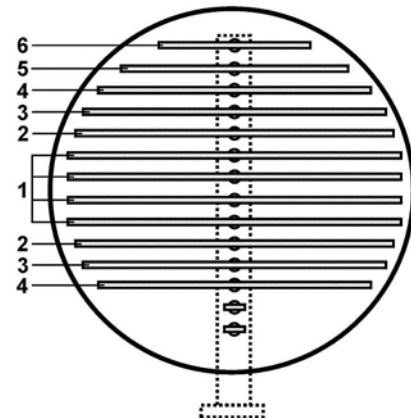

Filter Elements Versis 800

Element Number	Width (W) in mm	Standard model (A-B)		Cold pressed crude oil (C)			
		800-14	800-12	800-14	800-12		
1	750	1x	1x	1x	1x		
2	700	2x	2x	2x	2x		
3	650	2x	2x	2x	2x		
4	600	2x	2x	2x	1x		
5	500	2x	0x	2x	1x		
Height (H) = 1500 mm							

Versis 1000-19/1500 Standard

Versis 1000-17/1500 Cold pressed crude oil

Filter Elements Versis 1200/1500

Element Number	Width (W) in mm
1	1100
2	1050
3	1000
4	900
5	750
6	500
Height (H) = 1500 mm	

Versis 1200-34/1500 Standard

Versis 1200-31/1500 Standard

Versis 1200-30/1500 Cold pressed crude oil

Versis 1200-27/1500 Standard

Versis 1200-25/1500 Cold pressed crude oil

Filter Elements Versis 1200/1810

Element Number	Width (W) in mm
1	1100
2	1000
3	900
4	700
5	500
Height (H) = 1810 mm	

Versis 1400-48/1500 Standard

Versis 1400-45/1500 Standard

Versis 1400-44/1500 Cold pressed crude oil

Filter Elements Versis 1400/1810

Element Number	Width (W) in mm
1 (5x)	1300
2 (2x)	1200
3 (4x)	1100
4 (2x)	900
5 (2x)	800
6 (2x)	500
Height (H) = 1810 mm	