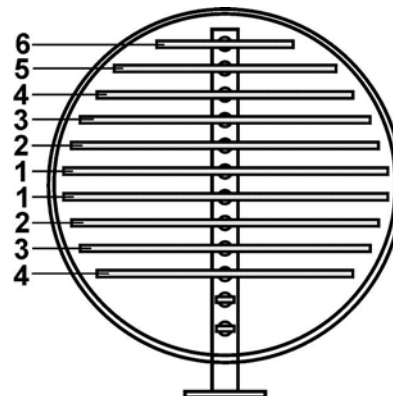

Filter Elements Versis 800

Element Number	Width (W) in mm	Standard model (A-B)		Cold pressed crude oil (C)			
		800-14	800-12	800-14	800-12		
1	750	1x	1x	1x	1x		
2	700	2x	2x	2x	2x		
3	650	2x	2x	2x	2x		
4	600	2x	2x	2x	1x		
5	500	2x	0x	2x	1x		
Height (H) = 1500 mm							

Filter Elements Versis 1000

Element Number	Width (W) in mm
1	950
2	900
3	850
4	750
5	650
6	400
Height (H) = 1500 mm	

Versis 1000-24/1500 Standard

Versis 1000-22/1500 Standard

Versis 1000-21/1500 Cold pressed crude oil

Versis 1000-19/1500 Standard

Versis 1000-17/1500 Cold pressed crude oil

Filter Elements Versis 1200/1500

Element Number	Width (W) in mm
1	1100
2	1050
3	1000
4	900
5	750
6	500
Height (H) = 1500 mm	

Versis 1200-34/1500 Standard

Versis 1200-31/1500 Standard

Versis 1200-30/1500 Cold pressed crude oil

Versis 1200-27/1500 Standard

Versis 1200-25/1500 Cold pressed crude oil

Filter Elements Versis 1200/1810

Element Number	Width (W) in mm
1	1100
2	1000
3	900
4	700
5	500
Height (H) = 1810 mm	