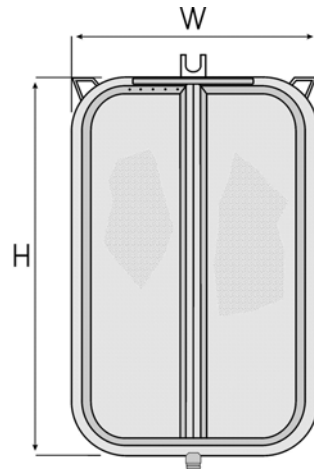

Filter Elements Versis 800

Element Number	Width (W) in mm	Standard model (A-B)		Cold pressed crude oil (C)			
		800-14	800-12	800-14	800-12		
1	750	1x	1x	1x	1x		
2	700	2x	2x	2x	2x		
3	650	2x	2x	2x	2x		
4	600	2x	2x	2x	1x		
5	500	2x	0x	2x	1x		
Height (H) = 1500 mm							

Filter Elements Versis 1000

Element Number	Width (W) in mm
1	950
2	900
3	850
4	750
5	650
6	400
Height (H) = 1500 mm	

Versis 1000-24/1500 Standard

Versis 1000-22/1500 Standard

Versis 1000-21/1500 Cold pressed crude oil

Versis 1000-19/1500 Standard

Versis 1000-17/1500 Cold pressed crude oil

Filter Elements Versis 1200/1500

Element Number	Width (W) in mm
1	1100
2	1050
3	1000
4	900
5	750
6	500
Height (H) = 1500 mm	

Versis 1200-34/1500 Standard

Versis 1200-31/1500 Standard

Versis 1200-30/1500 Cold pressed crude oil

Versis 1200-27/1500 Standard

Versis 1200-25/1500 Cold pressed crude oil

Filter Elements Versis 1200/1810

Element Number	Width (W) in mm
1	1100
2	1000
3	900
4	700
5	500
Height (H) = 1810 mm	