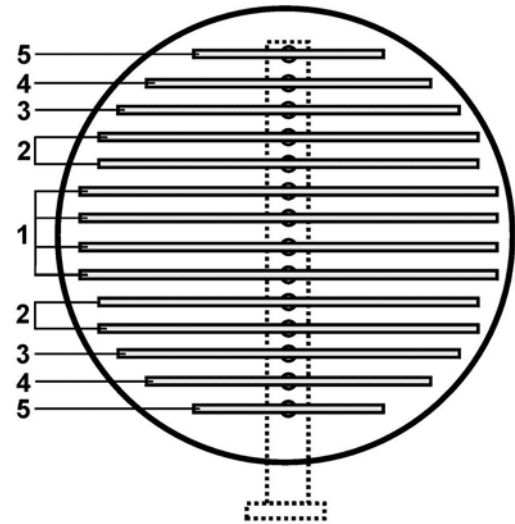

Filter Elements Versis 800

Element Number	Width (W) in mm	Standard model (A-B)		Cold pressed crude oil (C)			
		800-14	800-12	800-14	800-12		
1	750	1x	1x	1x	1x		
2	700	2x	2x	2x	2x		
3	650	2x	2x	2x	2x		
4	600	2x	2x	2x	1x		
5	500	2x	0x	2x	1x		
Height (H) = 1500 mm							

Versis 1200-31/1500 Standard

Versis 1200-30/1500 Cold pressed crude oil

Versis 1200-27/1500 Standard

Versis 1200-25/1500 Cold pressed crude oil

Filter Elements Versis 1200/1810

Element Number	Width (W) in mm
1	1100
2	1000
3	900
4	700
5	500
Height (H) = 1810 mm	

Versis 1200-40/1810 Standard

Versis 1200-37/1810 Standard

Versis 1200-36/1810 Cold pressed crude oil

Filter Elements Versis 1400/1500

Element Number	Width (W) in mm
1 (5x)	1300
2 (2x)	1250
3 (2x)	1150
4 (2x)	1100
5 (2x)	950
6 (2x)	800
7 (2x)	500
Height (H) = 1500 mm	

Versis 1400-48/1500 Standard

Versis 1400-45/1500 Standard

Versis 1400-44/1500 Cold pressed crude oil

Filter Elements Versis 1400/1810

Element Number	Width (W) in mm
1 (5x)	1300
2 (2x)	1200
3 (4x)	1100
4 (2x)	900
5 (2x)	800
6 (2x)	500
Height (H) = 1810 mm	