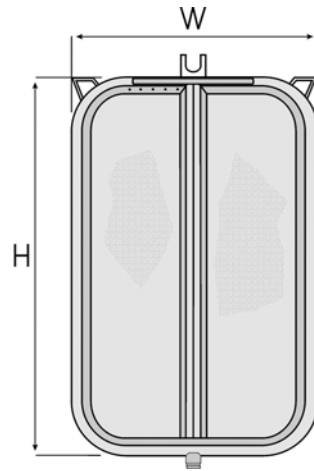

Filter Elements Versis 800

Element Number	Width (W) in mm	Standard model (A-B)		Cold pressed crude oil (C)			
		800-14	800-12	800-14	800-12		
1	750	1x	1x	1x	1x		
2	700	2x	2x	2x	2x		
3	650	2x	2x	2x	2x		
4	600	2x	2x	2x	1x		
5	500	2x	0x	2x	1x		
Height (H) = 1500 mm							

Versis 1200-31/1500 Standard

Versis 1200-30/1500 Cold pressed crude oil

Versis 1200-27/1500 Standard

Versis 1200-25/1500 Cold pressed crude oil

Filter Elements Versis 1200/1810

Element Number	Width (W) in mm
1	1100
2	1000
3	900
4	700
5	500
Height (H) = 1810 mm	

Versis 1200-40/1810 Standard

Versis 1200-37/1810 Standard

Versis 1200-36/1810 Cold pressed crude oil

Filter Elements Versis 1400/1500

Element Number	Width (W) in mm
1 (5x)	1300
2 (2x)	1250
3 (2x)	1150
4 (2x)	1100
5 (2x)	950
6 (2x)	800
7 (2x)	500
Height (H) = 1500 mm	

Versis 1400-48/1500 Standard

Versis 1400-45/1500 Standard

Versis 1400-44/1500 Cold pressed crude oil

Filter Elements Versis 1400/1810

Element Number	Width (W) in mm
1 (5x)	1300
2 (2x)	1200
3 (4x)	1100
4 (2x)	900
5 (2x)	800
6 (2x)	500
Height (H) = 1810 mm	