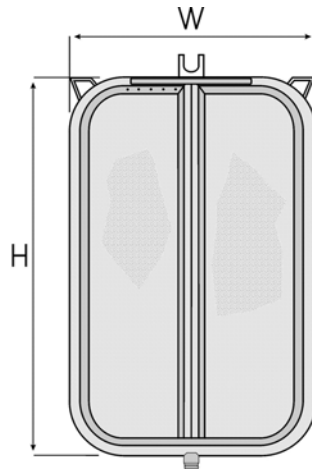

Filter Elements Versis 800

Element Number	Width (W) in mm	Standard model (A-B)		Cold pressed crude oil (C)			
		800-14	800-12	800-14	800-12		
1	750	1x	1x	1x	1x		
2	700	2x	2x	2x	2x		
3	650	2x	2x	2x	2x		
4	600	2x	2x	2x	1x		
5	500	2x	0x	2x	1x		
Height (H) = 1500 mm							

Versis 1200-31/1500 Standard

Versis 1200-30/1500 Cold pressed crude oil

Versis 1200-27/1500 Standard

Versis 1200-25/1500 Cold pressed crude oil

Filter Elements Versis 1200/1810

Element Number	Width (W) in mm
1	1100
2	1000
3	900
4	700
5	500
Height (H) = 1810 mm	

Versis 1200-40/1810 Standard

Versis 1200-37/1810 Standard

Versis 1200-36/1810 Cold pressed crude oil

Filter Elements Versis 1400/1500

Element Number	Width (W) in mm
1 (5x)	1300
2 (2x)	1250
3 (2x)	1150
4 (2x)	1100
5 (2x)	950
6 (2x)	800
7 (2x)	500
Height (H) = 1500 mm	

Versis 1400-48/1500 Standard

Versis 1400-45/1500 Standard

Versis 1400-44/1500 Cold pressed crude oil

Filter Elements Versis 1400/1810

Element Number	Width (W) in mm
1 (5x)	1300
2 (2x)	1200
3 (4x)	1100
4 (2x)	900
5 (2x)	800
6 (2x)	500
Height (H) = 1810 mm	