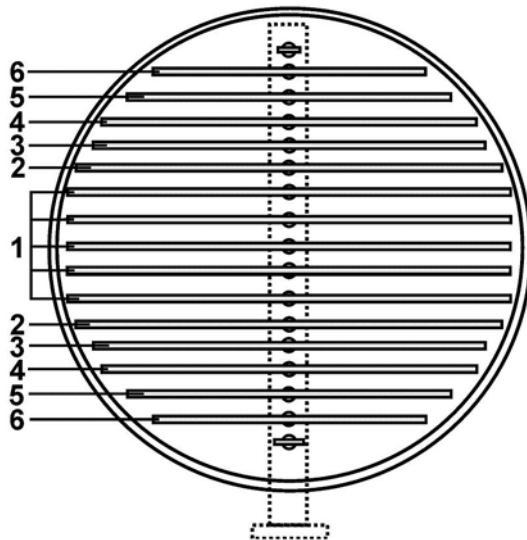

Filter Elements Versis 800

Element Number	Width (W) in mm	Standard model (A-B)		Cold pressed crude oil (C)			
		800-14	800-12	800-14	800-12		
1	750	1x	1x	1x	1x		
2	700	2x	2x	2x	2x		
3	650	2x	2x	2x	2x		
4	600	2x	2x	2x	1x		
5	500	2x	0x	2x	1x		
Height (H) = 1500 mm							

Versis 1200-31/1500 Standard

Versis 1200-30/1500 Cold pressed crude oil

Versis 1200-27/1500 Standard

Versis 1200-25/1500 Cold pressed crude oil

Filter Elements Versis 1200/1810

Element Number	Width (W) in mm
1	1100
2	1000
3	900
4	700
5	500
Height (H) = 1810 mm	

Versis 1200-40/1810 Standard

Versis 1200-37/1810 Standard

Versis 1200-36/1810 Cold pressed crude oil

Filter Elements Versis 1400/1500

Element Number	Width (W) in mm
1 (5x)	1300
2 (2x)	1250
3 (2x)	1150
4 (2x)	1100
5 (2x)	950
6 (2x)	800
7 (2x)	500
Height (H) = 1500 mm	

Versis 1400-48/1500 Standard

Versis 1400-45/1500 Standard

Versis 1400-44/1500 Cold pressed crude oil

Filter Elements Versis 1400/1810

Element Number	Width (W) in mm
1 (5x)	1300
2 (2x)	1200
3 (4x)	1100
4 (2x)	900
5 (2x)	800
6 (2x)	500
Height (H) = 1810 mm	