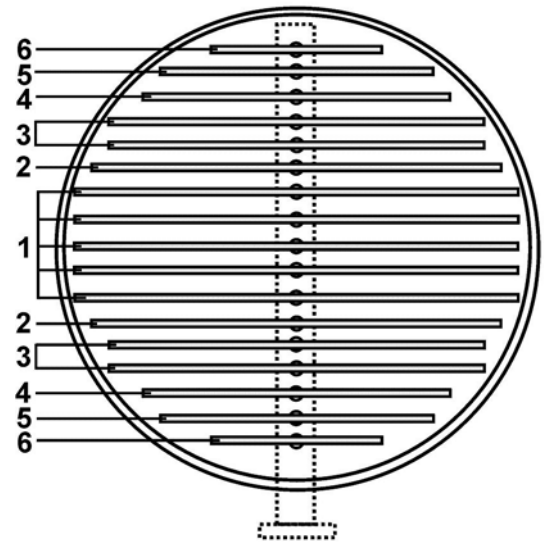

Versis 1400-57/1810 Standard