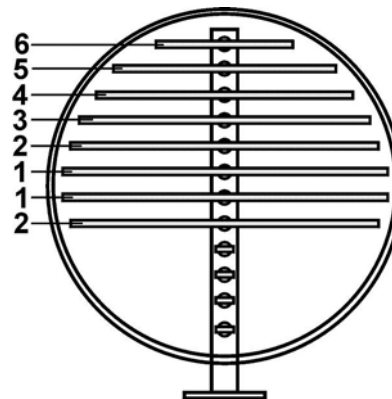

Filter Elements Versis 800

Element Number	Width (W) in mm	Standard model (A-B)		Cold pressed crude oil (C)			
		800-14	800-12	800-14	800-12		
1	750	1x	1x	1x	1x		
2	700	2x	2x	2x	2x		
3	650	2x	2x	2x	2x		
4	600	2x	2x	2x	1x		
5	500	2x	0x	2x	1x		
Height (H) = 1500 mm							

Filter Elements Versis 1000

Element Number	Width (W) in mm
1	950
2	900
3	850
4	750
5	650
6	400
Height (H) = 1500 mm	

Versis 1000-24/1500 Standard

Versis 1000-22/1500 Standard

Versis 1000-21/1500 Cold pressed crude oil

Versis 1000-19/1500 Standard

Versis 1000-17/1500 Cold pressed crude oil

Filter Elements Versis 1200/1500

Element Number	Width (W) in mm
1	1100
2	1050
3	1000
4	900
5	750
6	500
Height (H) = 1500 mm	

Versis 1200-34/1500 Standard

Versis 1200-31/1500 Standard

Versis 1200-30/1500 Cold pressed crude oil

Versis 1200-27/1500 Standard

Versis 1200-25/1500 Cold pressed crude oil

Filter Elements Versis 1200/1810

Element Number	Width (W) in mm
1	1100
2	1000
3	900
4	700
5	500
Height (H) = 1810 mm	