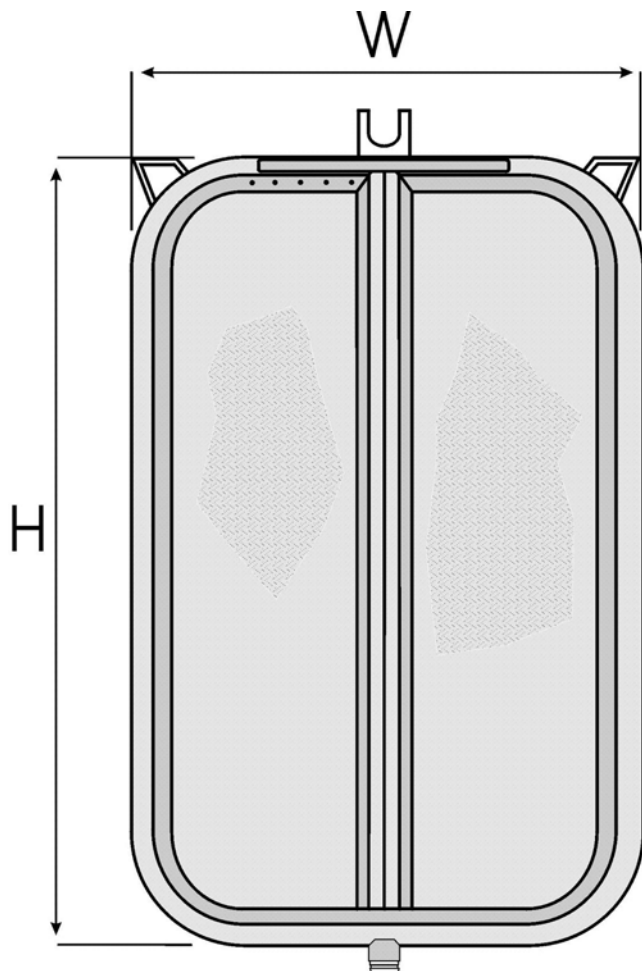

Filter Elements Versis 800

Element Number	Width (W) in mm	Standard model (A-B)		Cold pressed crude oil (C)			
		800-14	800-12	800-14	800-12		
1	750	1x	1x	1x	1x		
2	700	2x	2x	2x	2x		
3	650	2x	2x	2x	2x		
4	600	2x	2x	2x	1x		
5	500	2x	0x	2x	1x		
Height (H) = 1500 mm							

Filter Elements Versis 1000

Element Number	Width (W) in mm
1	950
2	900
3	850
4	750
5	650
6	400
Height (H) = 1500 mm	

Versis 1000-24/1500 Standard

Versis 1000-22/1500 Standard

Versis 1000-21/1500 Cold pressed crude oil

Versis 1000-19/1500 Standard

Versis 1000-17/1500 Cold pressed crude oil

Filter Elements Versis 1200/1500

Element Number	Width (W) in mm
1	1100
2	1050
3	1000
4	900
5	750
6	500
Height (H) = 1500 mm	

Versis 1200-34/1500 Standard

Versis 1200-31/1500 Standard

Versis 1200-30/1500 Cold pressed crude oil

Versis 1200-27/1500 Standard

Versis 1200-25/1500 Cold pressed crude oil

Filter Elements Versis 1200/1810

Element Number	Width (W) in mm
1	1100
2	1000
3	900
4	700
5	500
Height (H) = 1810 mm	