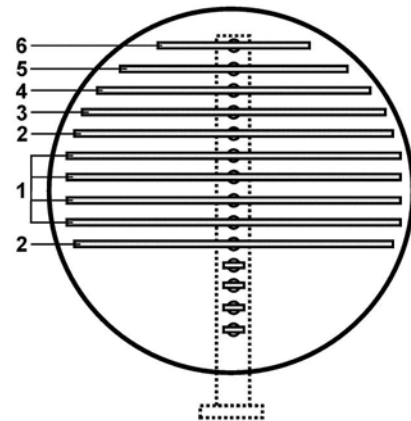

Filter Elements Versis 800

Element Number	Width (W) in mm	Standard model (A-B)		Cold pressed crude oil (C)			
		800-14	800-12	800-14	800-12		
1	750	1x	1x	1x	1x		
2	700	2x	2x	2x	2x		
3	650	2x	2x	2x	2x		
4	600	2x	2x	2x	1x		
5	500	2x	0x	2x	1x		
Height (H) = 1500 mm							

Versis 1200-31/1500 Standard

Versis 1200-30/1500 Cold pressed crude oil

Versis 1200-27/1500 Standard

Versis 1200-25/1500 Cold pressed crude oil

Filter Elements Versis 1200/1810

Element Number	Width (W) in mm
1	1100
2	1000
3	900
4	700
5	500
Height (H) = 1810 mm	

Versis 1200-40/1810 Standard

Versis 1200-37/1810 Standard

Versis 1200-36/1810 Cold pressed crude oil

Filter Elements Versis 1400/1500

Element Number	Width (W) in mm
1 (5x)	1300
2 (2x)	1250
3 (2x)	1150
4 (2x)	1100
5 (2x)	950
6 (2x)	800
7 (2x)	500
Height (H) = 1500 mm	

Versis 1400-48/1500 Standard

Versis 1400-45/1500 Standard

Versis 1400-44/1500 Cold pressed crude oil

Filter Elements Versis 1400/1810

Element Number	Width (W) in mm
1 (5x)	1300
2 (2x)	1200
3 (4x)	1100
4 (2x)	900
5 (2x)	800
6 (2x)	500
Height (H) = 1810 mm	